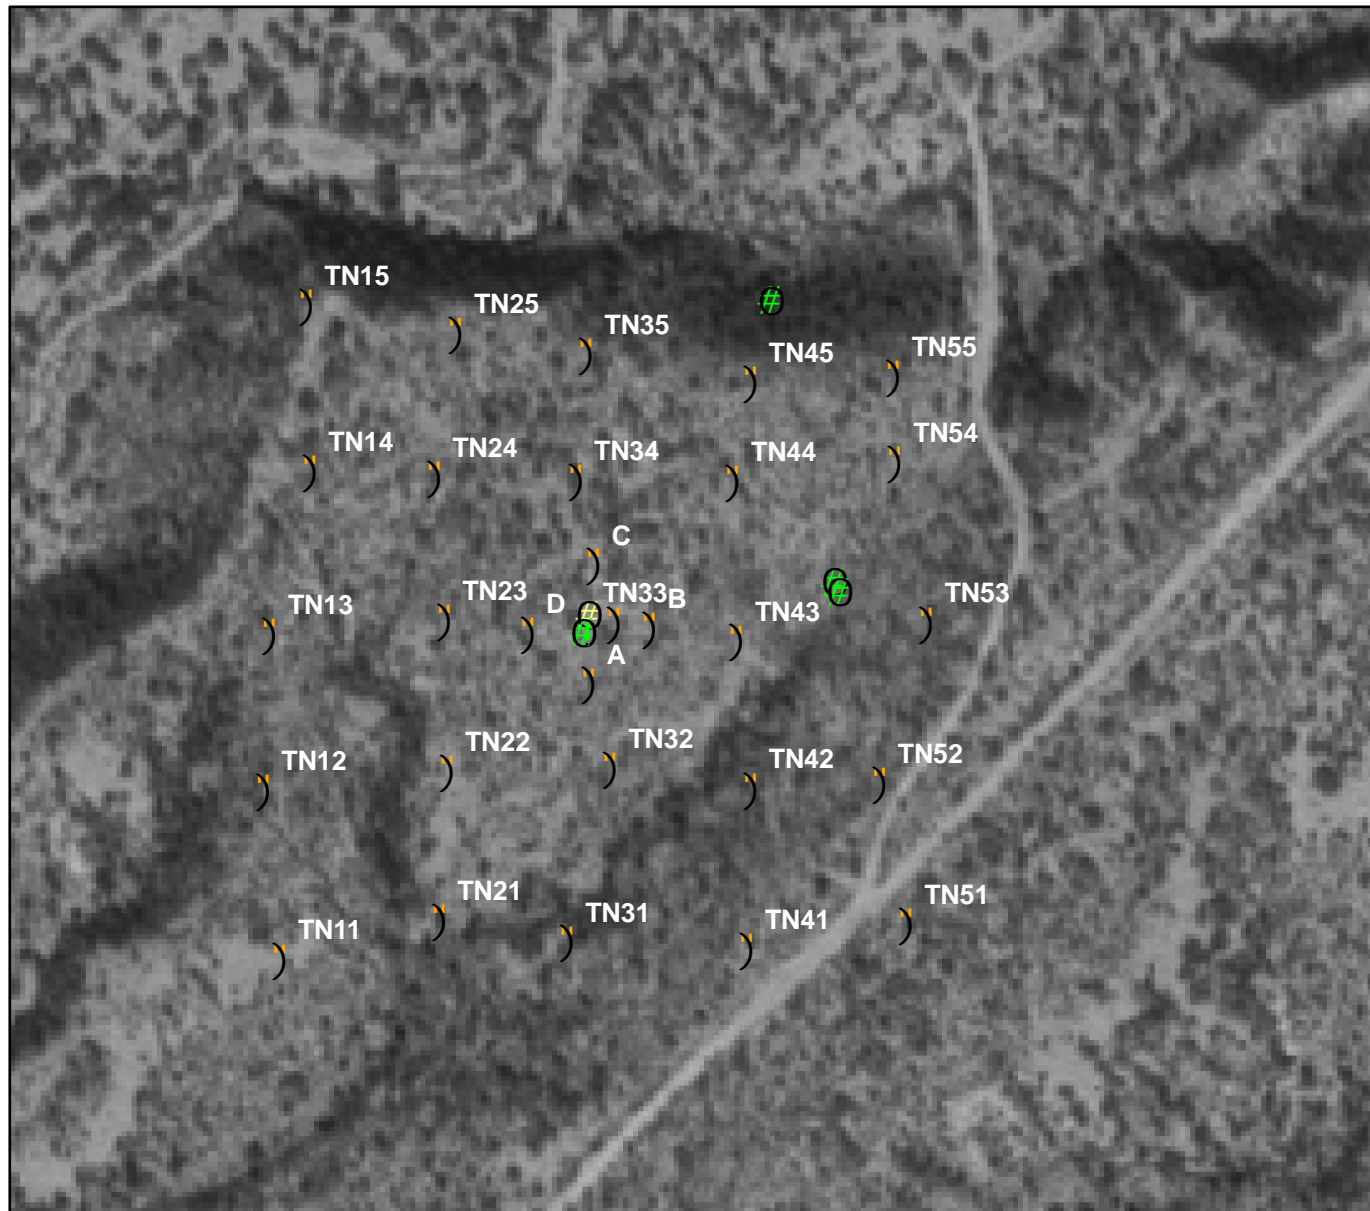

Sonora Field Campaign

Tower Sampling plots and soil pits location

-) Tower soil moisture plots
- ! Eddy covariance tower
- ⊗ Soilpits 2008
- ⊙ Soil pits 2007